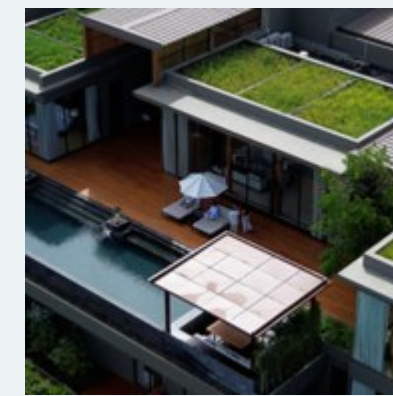

SREE CITY

Location: Agapally, Hyderabad
Area: 31 Acres
Type: Residential Plots | Units: 456
Plot Configurations: 1350 - 3600 Sft.