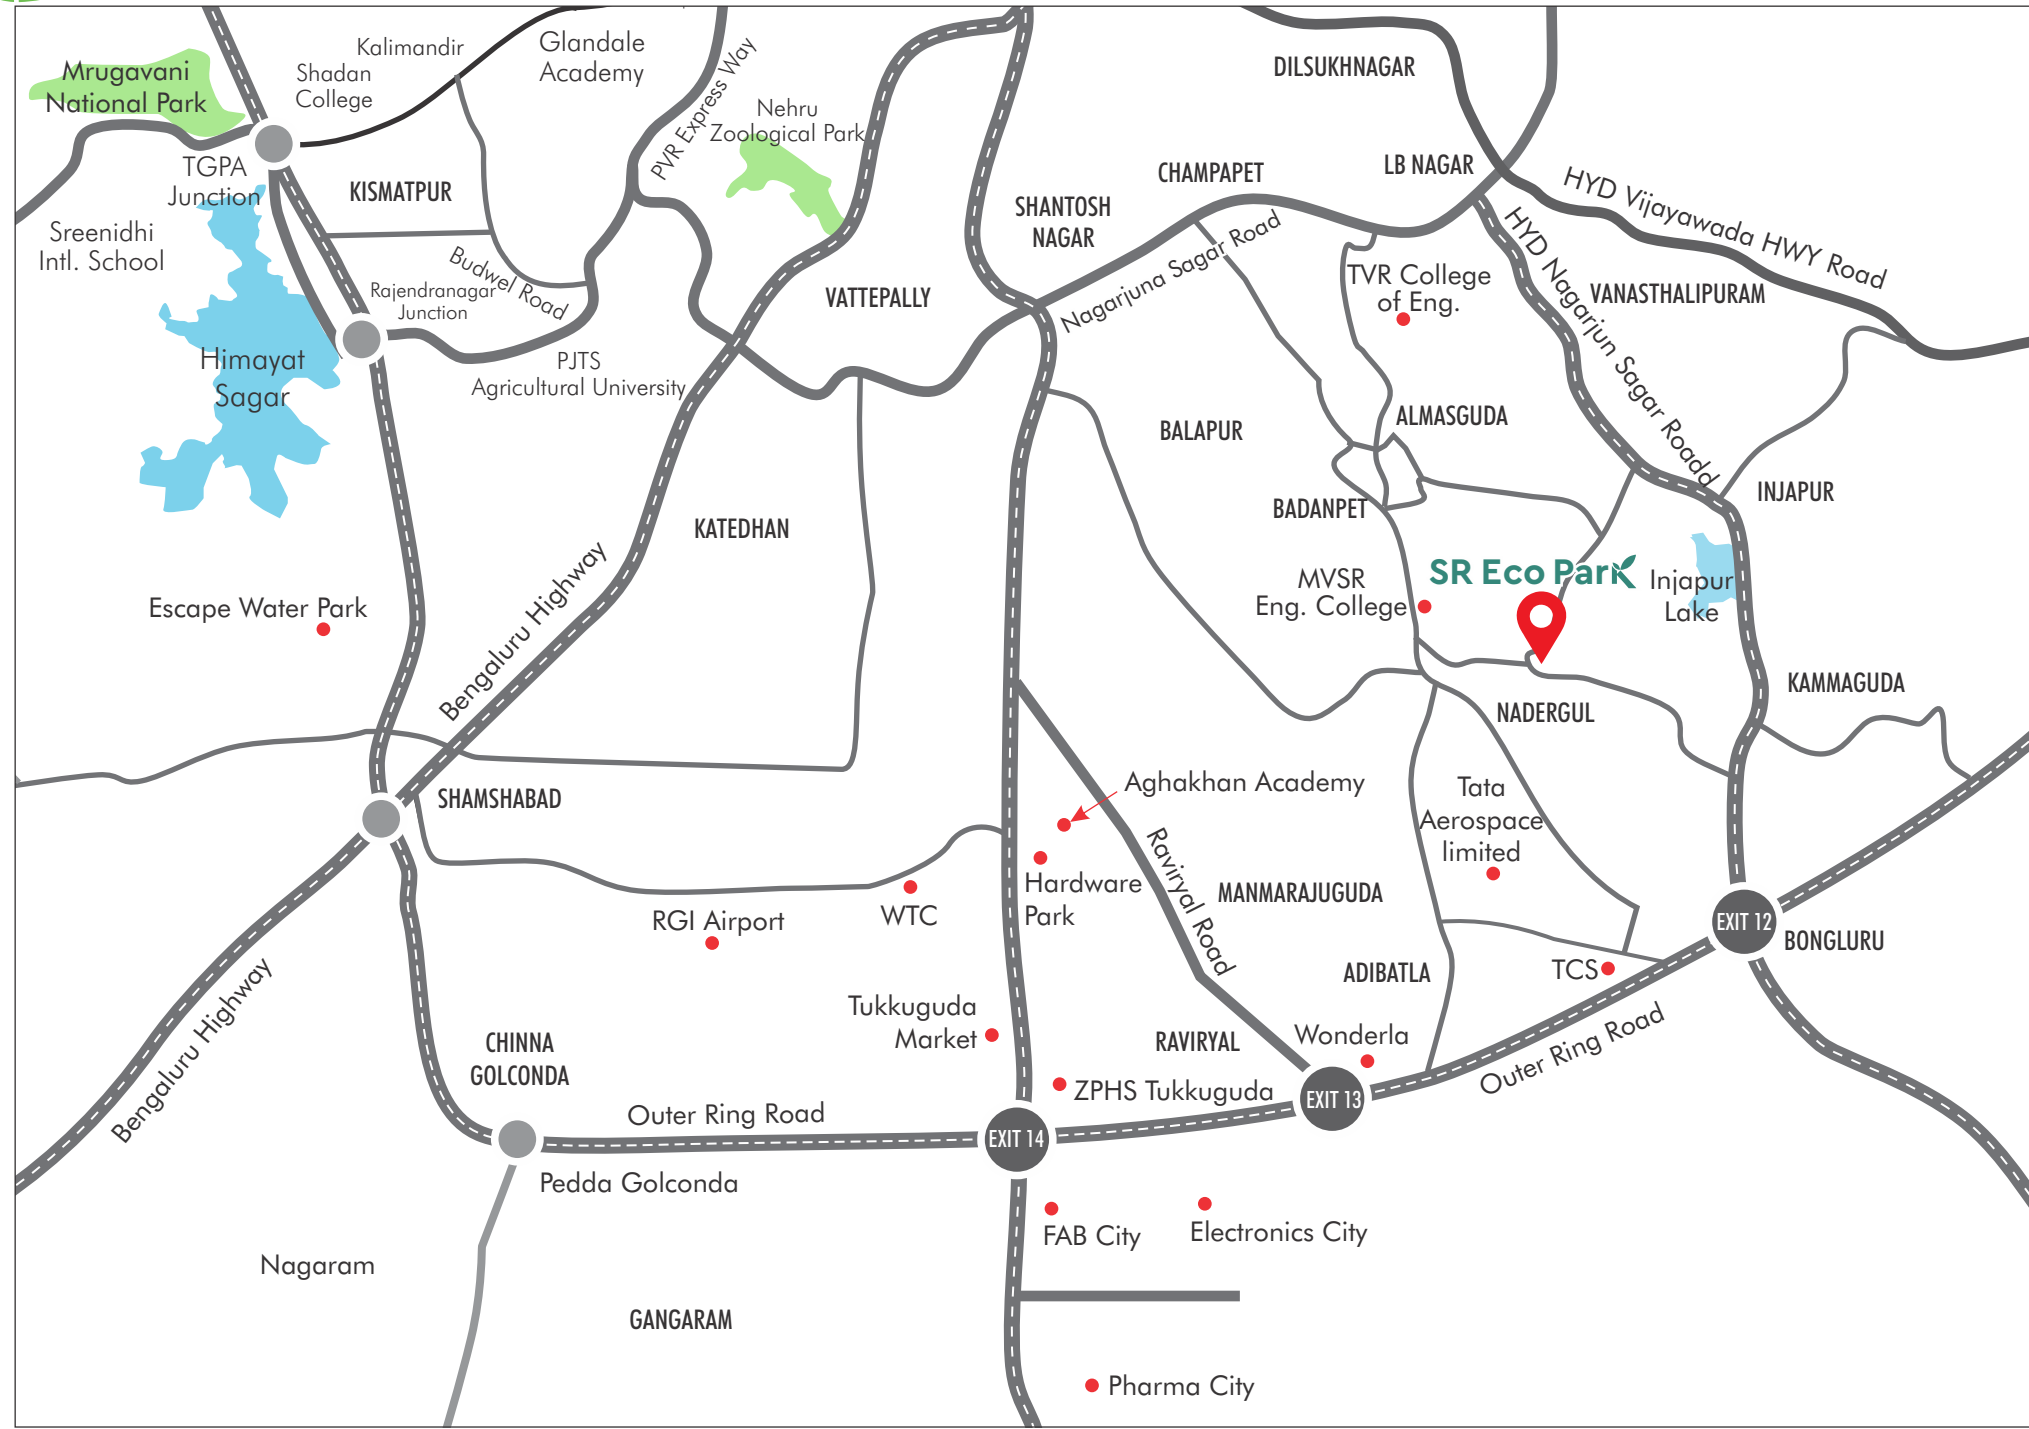

Everything feels better with a peaceful and connected home.

Enjoy the new world of improved living while still being minutes away from the city. Set in serene, clean and healthy environment, SR Eco Park is strategically located in Nadergul, close to the major residential areas of Hyderabad city.

PROXIMITY

MVSR Eng. College	- 05 mins
ORR Exit 12	- 05 mins
TATA Aerospace	- 08 mins
Electronic city	- 10 mins
IT Park Adibatla (TCS)	- 10 mins
Wonderla Amusement Park	- 15 mins
Agha Khan Academy	- 15 mins
Pharma City	- 15 mins
WTC	- 15 mins
Hardware Park Raviryal	- 15 mins
LB Nagar	- 20 mins
Rajiv Gandhi Intl. Airport.	- 20 mins